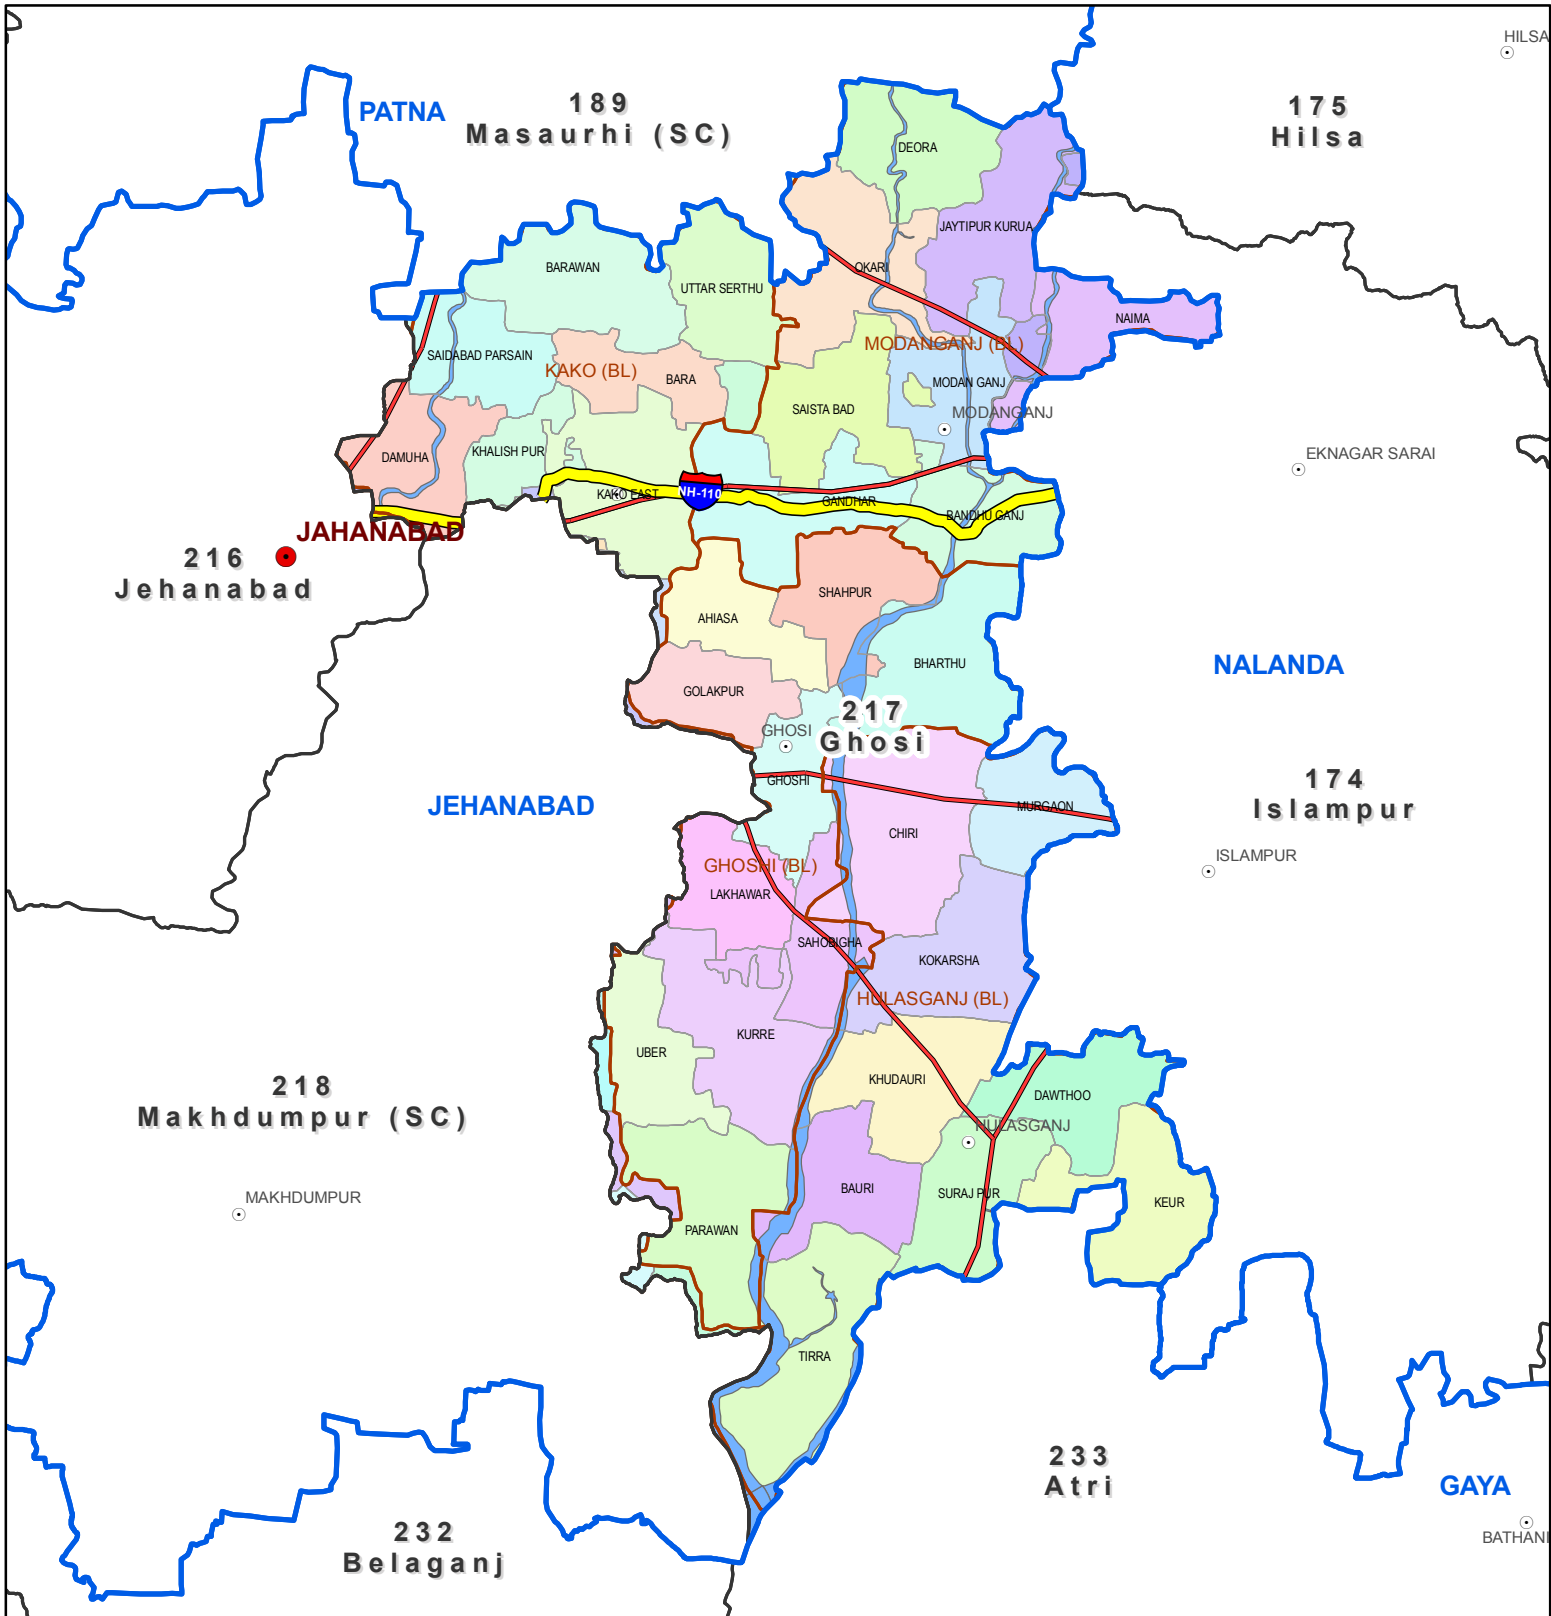

# Assembly Constituency map

State : BIHAR

District : JAHANABAD

AC Name : 217 - Ghosi

Map Compiled by NIC

**Legend**

District Head Quarters	Block boundary	National Highway
Sub district hqrs	AC Boundary	Other road
State Boundary	Panchayat Boundary	River
District Boundary	Railway	