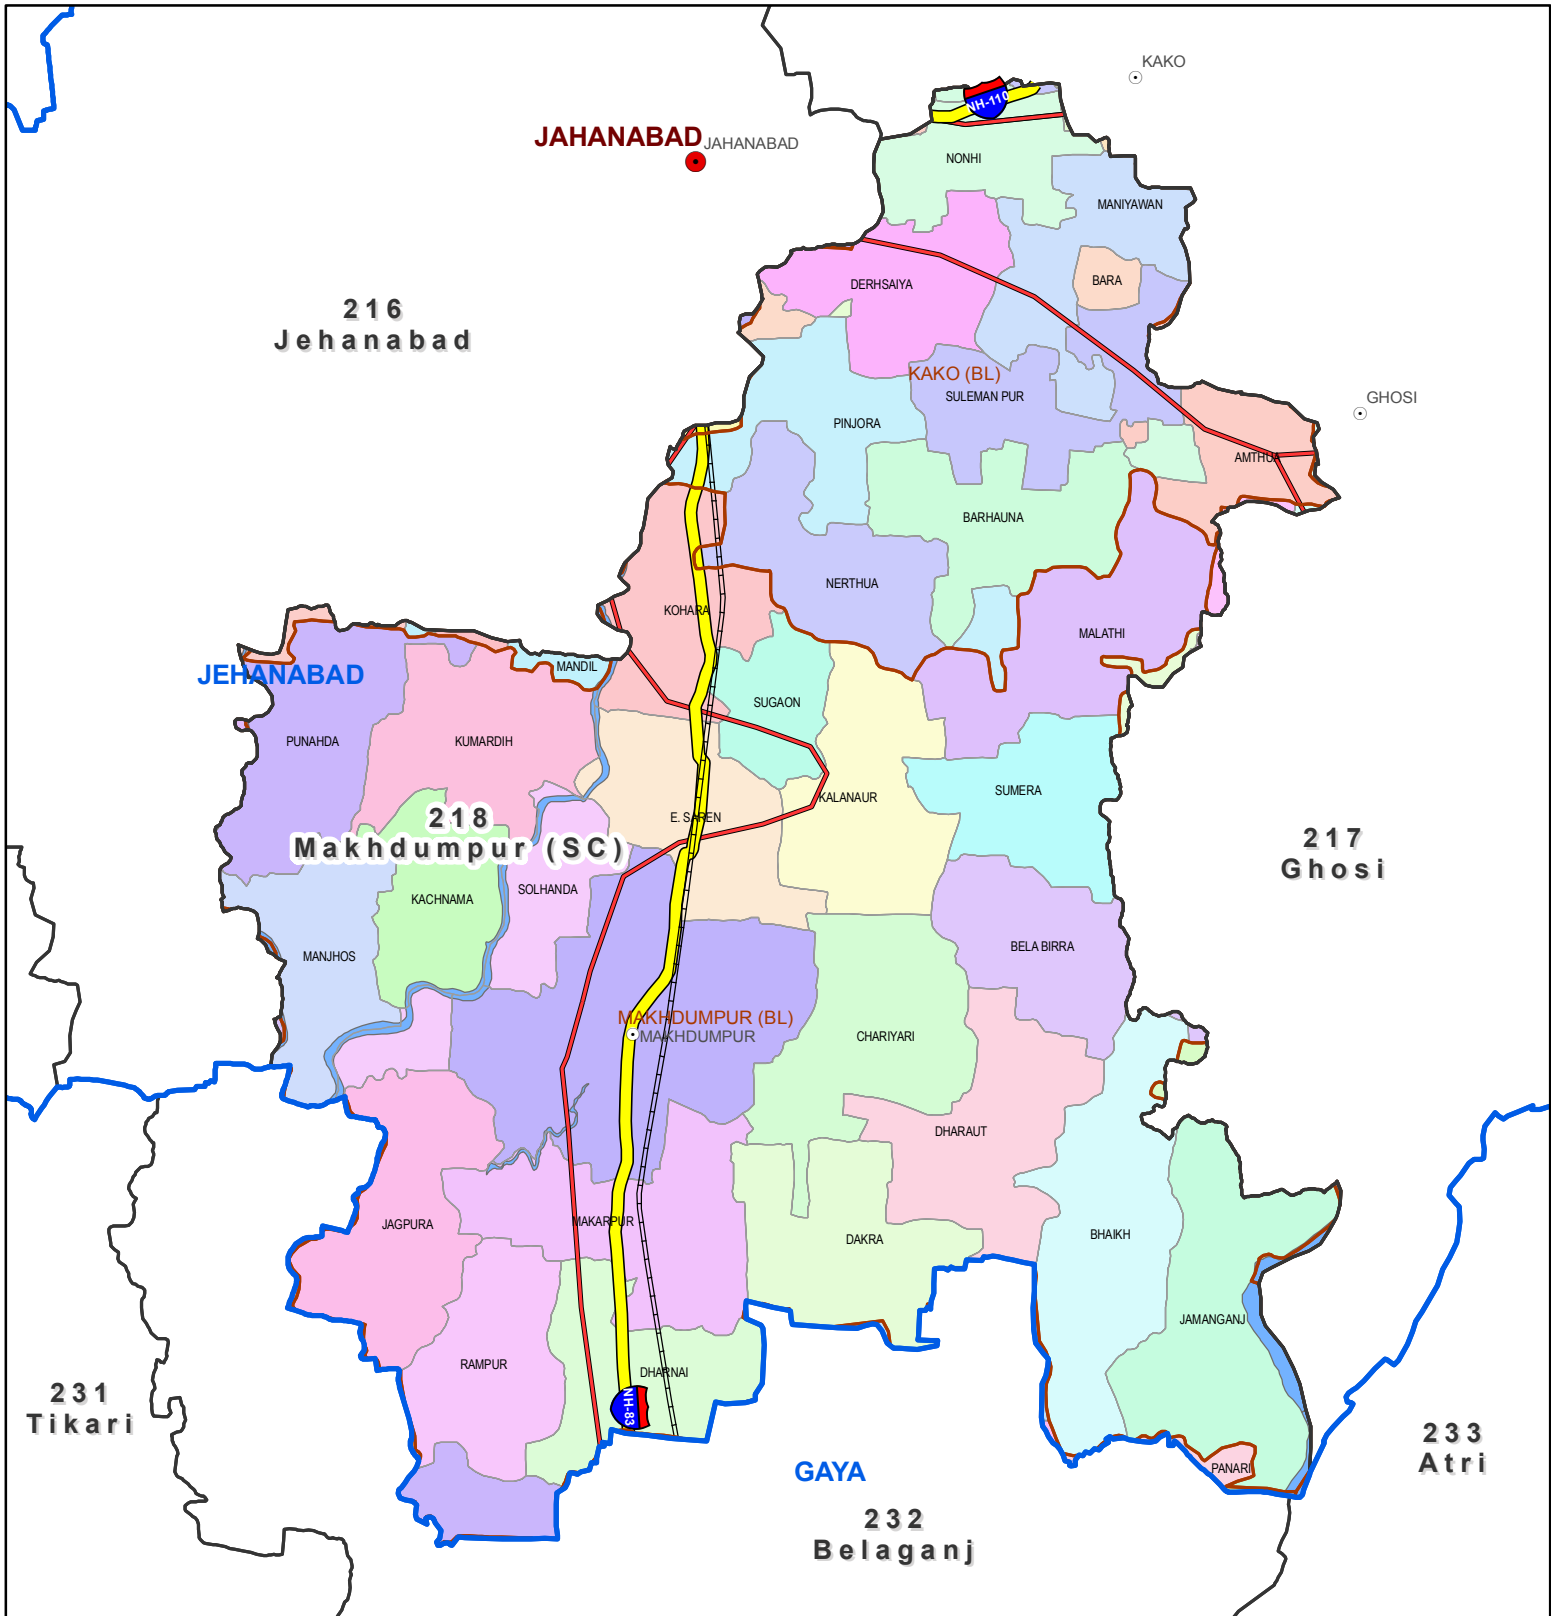

# Assembly Constituency map

State : BIHAR

District : JAHANABAD

AC Name : 218 - Makhdumpur (SC)

### Legend

- |                        |                    |                  |
|------------------------|--------------------|------------------|
| District Head Quarters | Block boundary     | National Highway |
| Sub district hqrs      | AC Boundary        | Other road       |
| State Boundary         | Punchayat Boundary | River            |
| District Boundary      | Railway            |                  |