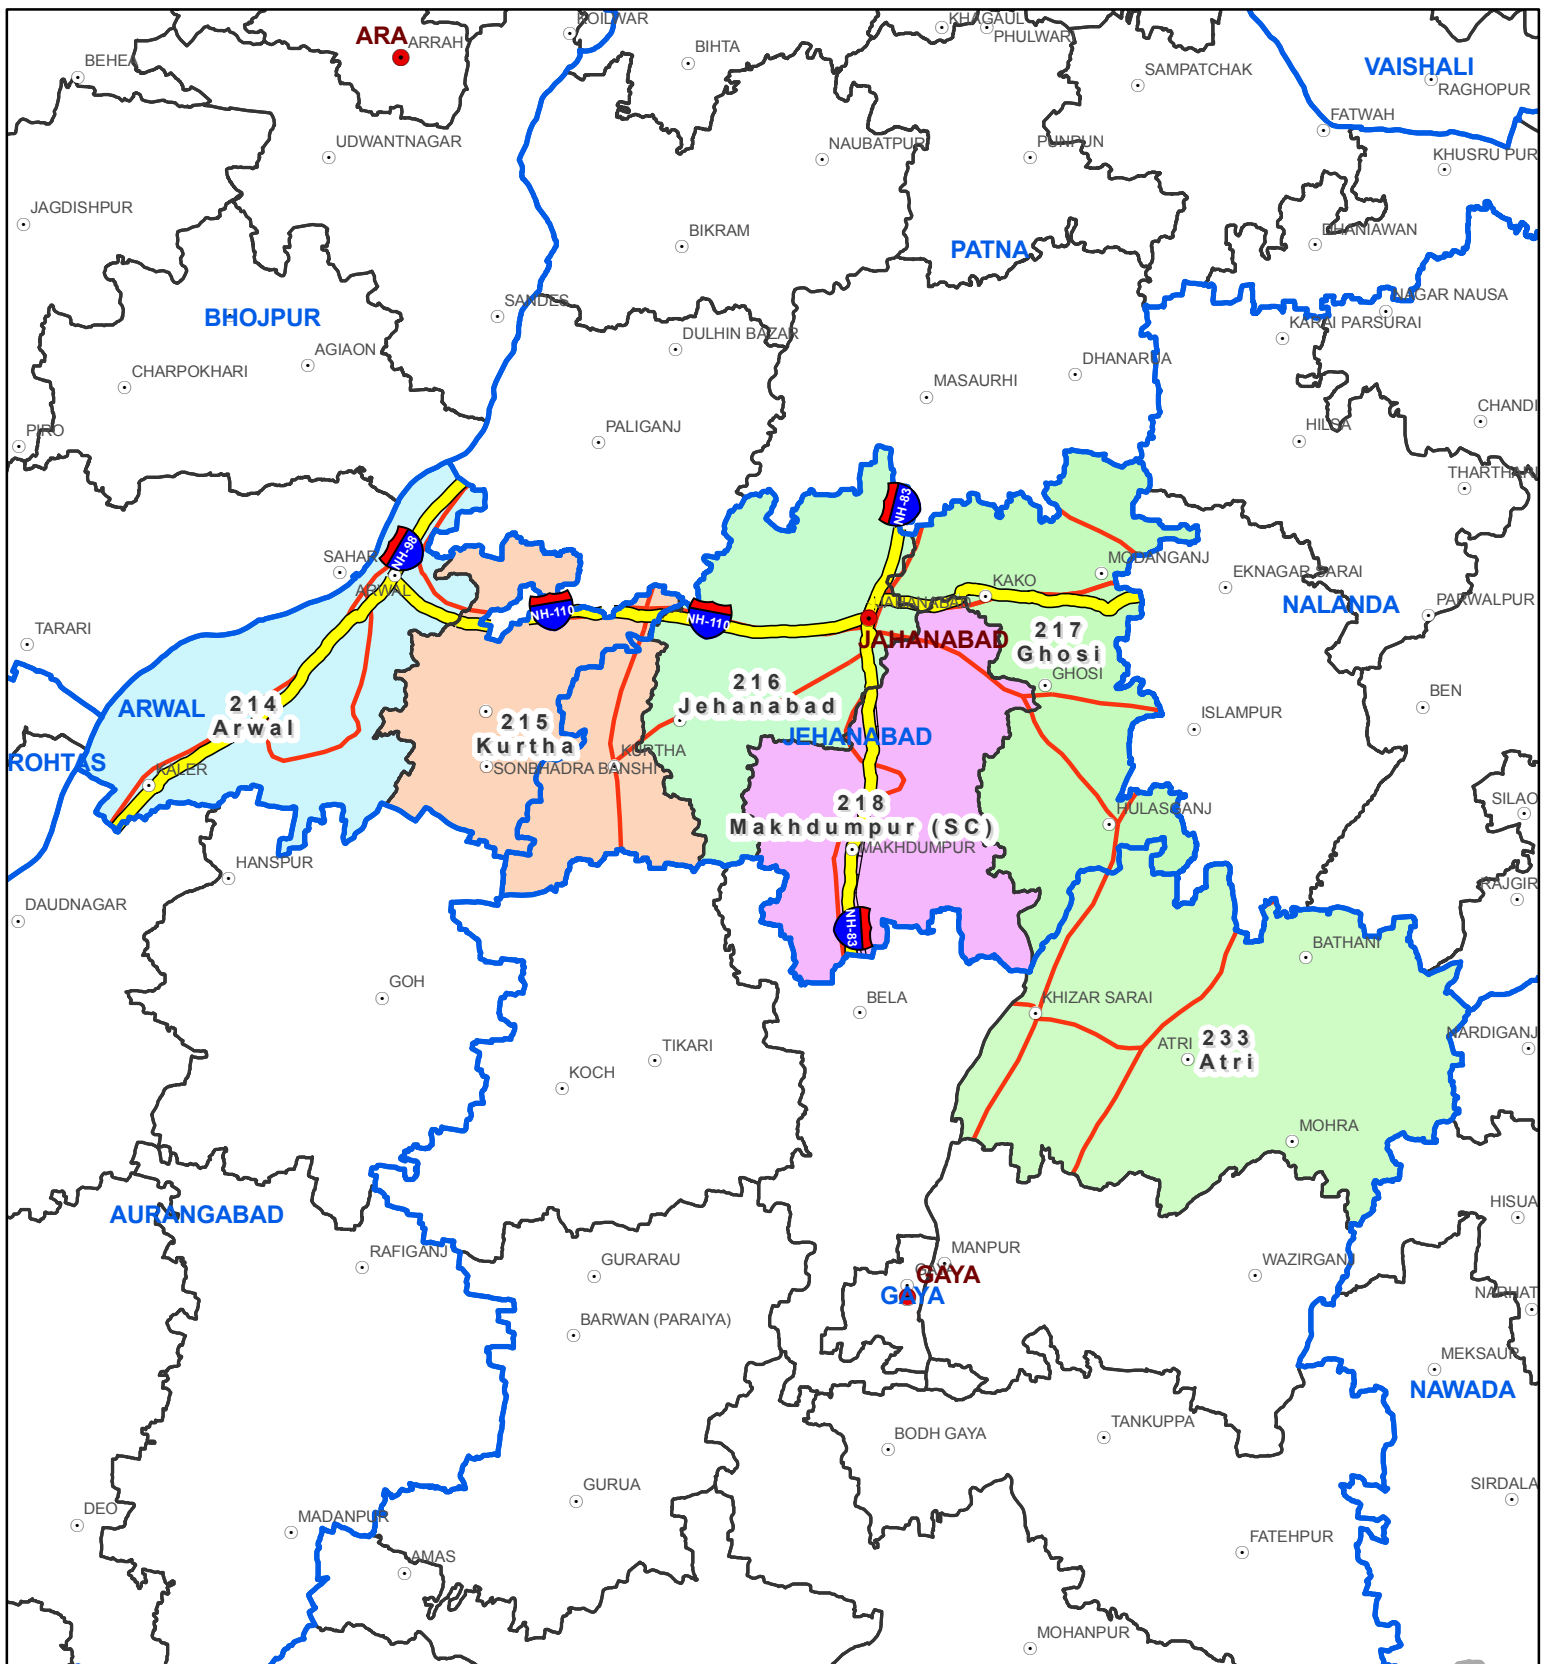

# Assembly Constituencies - Post delimitation

State : Bihar

PC : Jahanabad

0 2 4 8 12 16 Kilometers

Map compiled by NIC

## Legend

- District Head Quarter
- Sub district hq
- ▭ All India States
- ▭ District Boundary
- ▭ Assembly Constituency
- ▬ National Highway
- ▬ Other road
- ▬ Railways